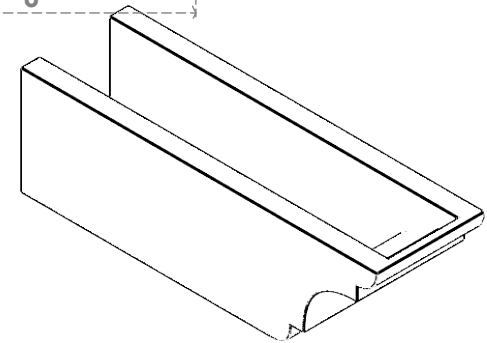

ITEM NUMBER: RFTURO06X06000X20000X006NEB00RCPR

6"W X 6"H X 20"L TIMBERTHANE ROUGH CEDAR NEW BRIGHTON FAUX WOOD OPEN RAFTER TAIL, 6"L END, PRIMED TAN

ISOMETRIC

GENERATED DATE : 03/02/2023

EKENA MILLWORK
2300 WEST MAIN ST.
CLARKSVILLE, TX 75426
TOLL FREE: 866-607-0453
WWW.EKENAMILLWORK.COM

NOTES

1. INSTALLATION TO BE COMPLETED IN ACCORDANCE WITH MANUFACTURER'S SPECIFICATIONS.
2. DRAWING MAY NOT BE TO SCALE
3. THIS DRAWING IS INTENDED FOR DESIGN AND PLANNING PURPOSES ONLY.
4. ALL INFORMATION CONTAINED HEREIN WAS CURRENT AT THE TIME OF DEVELOPMENT BUT MUST BE REVIEWED AND APPROVED BY THE PRODUCT MANUFACTURER TO BE CONSIDERED ACCURATE.
5. TIMBERTHANE ARCHITECTURAL PRODUCTS ARE MADE FROM HIGH DENSITY URETHANE AND COME FACTORY PRIMED