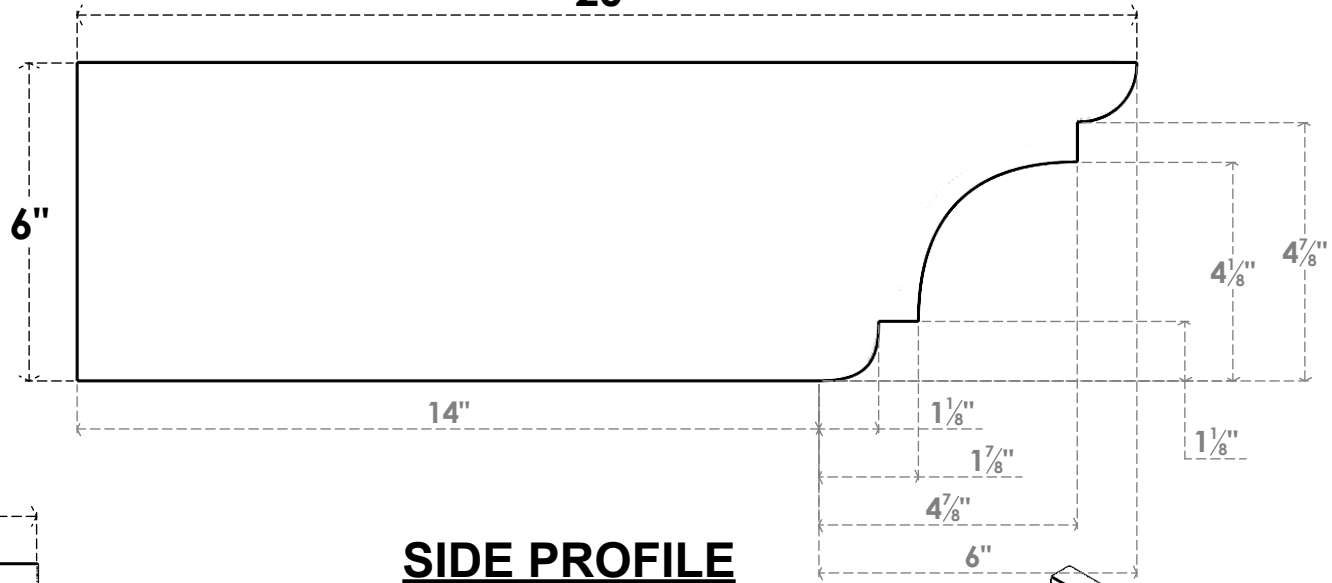

ITEM NUMBER: RFTURO06X06000X20000X006NEB00RCPR

6"W X 6"H X 20"L TIMBERTHANE ROUGH CEDAR NEW BRIGHTON FAUX WOOD OPEN RAFTER TAIL, 6"L END, PRIMED TAN

ISOMETRIC

GENERATED DATE : 03/02/2023

EKENA MILLWORK
2300 WEST MAIN ST.
CLARKSVILLE, TX 75426
TOLL FREE: 866-607-0453
WWW.EKENAMILLWORK.COM

NOTES

1. INSTALLATION TO BE COMPLETED IN ACCORDANCE WITH MANUFACTURER'S SPECIFICATIONS.
2. DRAWING MAY NOT BE TO SCALE
3. THIS DRAWING IS INTENDED FOR DESIGN AND PLANNING PURPOSES ONLY.
4. ALL INFORMATION CONTAINED HEREIN WAS CURRENT AT THE TIME OF DEVELOPMENT BUT MUST BE REVIEWED AND APPROVED BY THE PRODUCT MANUFACTURER TO BE CONSIDERED ACCURATE.
5. TIMBERTHANE ARCHITECTURAL PRODUCTS ARE MADE FROM HIGH DENSITY URETHANE AND COME FACTORY PRIMED