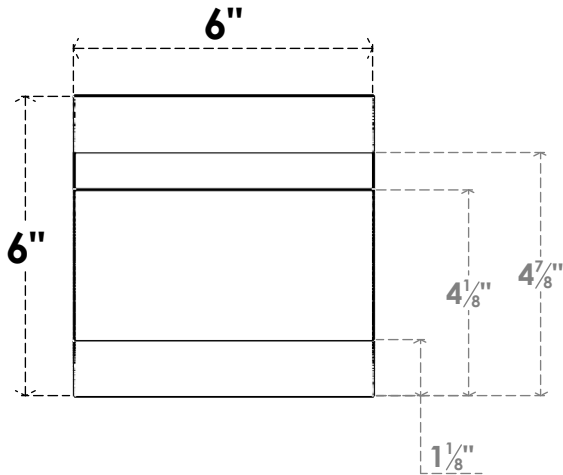

ITEM NUMBER: RFTURO06X06000X20000X006NEB00RCPR

6"W X 6"H X 20"L TIMBERTHANE ROUGH CEDAR NEW BRIGHTON FAUX WOOD OPEN RAFTER TAIL, 6"L END, PRIMED TAN

ISOMETRIC

GENERATED DATE : 03/02/2023

EKENA MILLWORK
2300 WEST MAIN ST.
CLARKSVILLE, TX 75426
TOLL FREE: 866-607-0453
WWW.EKENAMILLWORK.COM

NOTES

1. INSTALLATION TO BE COMPLETED IN ACCORDANCE WITH MANUFACTURER'S SPECIFICATIONS.
2. DRAWING MAY NOT BE TO SCALE
3. THIS DRAWING IS INTENDED FOR DESIGN AND PLANNING PURPOSES ONLY.
4. ALL INFORMATION CONTAINED HEREIN WAS CURRENT AT THE TIME OF DEVELOPMENT BUT MUST BE REVIEWED AND APPROVED BY THE PRODUCT MANUFACTURER TO BE CONSIDERED ACCURATE.
5. TIMBERTHANE ARCHITECTURAL PRODUCTS ARE MADE FROM HIGH DENSITY URETHANE AND COME FACTORY PRIMED